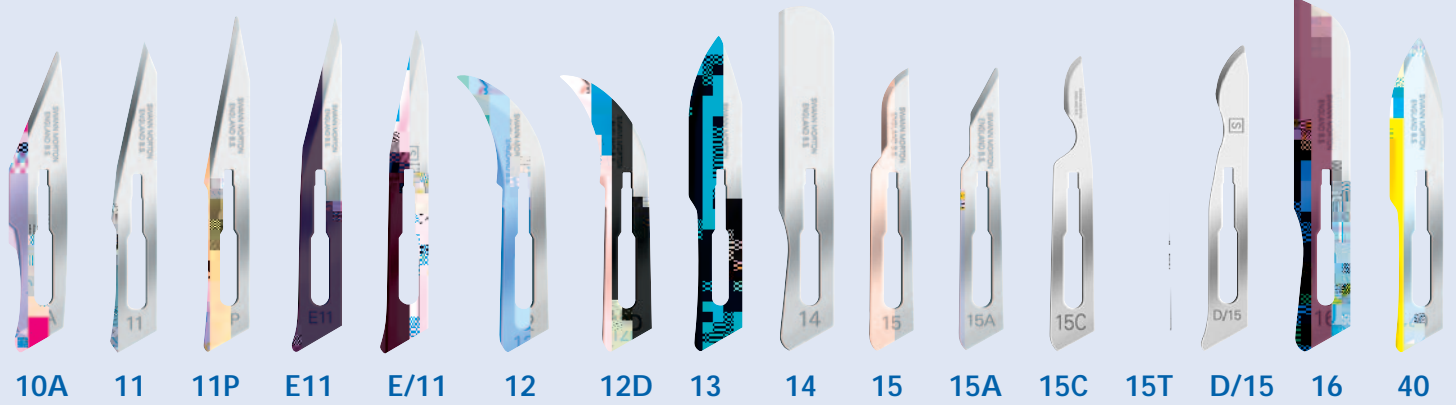

# Standard Surgical Blades & Stitch Cutter

Stitch Cutter

6

9

10

## Standard Surgical Blades - Sterile

- Sterile Blades in Carbon Steel.
- Non-Sterile Blades in Carbon Steel.
- Sterile Blades in Stainless Steel.

10A

11

11P

E11

E/11

12